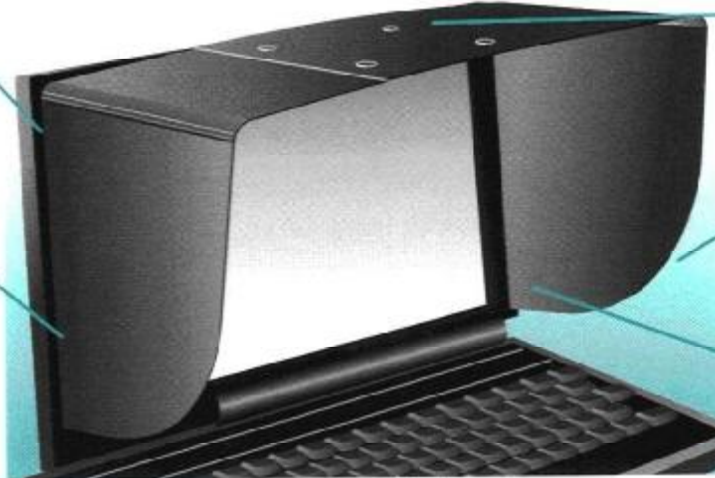

## ADJUSTABLE VISOR

CONVENIENT: HOOK AND LOOP SYSTEM ON THE MOUNTING TABS PROVIDES EASY ATTACHMENT & REMOVAL.

FLEXIBLE TAB MOUNTS: THESE ALLOW VARIED FRONT & REAR MOUNTING POSITIONS.

ONE SIZE FITS ALL! ANODIZED RIVETS ALLOW YOU TO ADJUST VISOR TO THE EXACT SIZE YOU DESIRE.

ERGONOMIC DESIGN: RADIUS EDGES ALLOW EASY KEYBOARD ACCESS WITH NO SHARP EDGES.

STYLE: SLEEK STYLING & DURABLE HIGH QUALITY CONSTRUCTION MAKE FOR LONG LASTING VALUE.

THE VISOR IS COMPACT, LIGHTWEIGHT, AND EASY TO ATTACH AND REMOVE. WHEN FOLDED, THE VISOR CAN BE CONVENIENTLY PLACED IN YOUR BRIEFCASE, TRAVEL BAG, OR COMPUTER CARRYING CASE. THE VISOR IS A RUGGED, HIGH QUALITY ACCESSORY FOR YOUR NOTEBOOK OR LAPTOP COMPUTER. THE VISOR CAN BE EXPANDED TO 12" WIDE, ALLOWING IT TO BE USED ON MOST HOME COMPUTERS WITH UP TO A 15" DIAGONAL SCREEN. HAVING BEEN USED EXTENSIVELY IN THE FIELD BY PUBLIC SAFETY AGENCIES, THE VISOR IS THE PROFESSIONAL'S CHOICE.

ALSO GREAT FOR PERSONAL DESKTOP COMPUTER MONITORS!