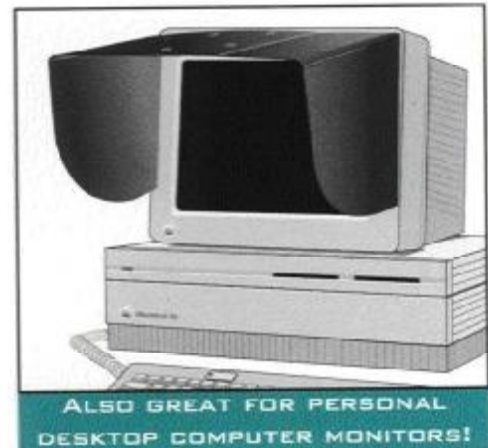

## ADJUSTABLE VISOR

CONVENIENT: HOOK AND LOOP SYSTEM ON THE MOUNTING TABS PROVIDES EASY ATTACHMENT & REMOVAL.

FLEXIBLE TAB MOUNTS: THESE ALLOW VARIED FRONT & REAR MOUNTING POSITIONS.

ONE SIZE FITS ALL! ANODIZED RIVETS ALLOW YOU TO ADJUST VISOR TO THE EXACT SIZE YOU DESIRE.

ERGONOMIC DESIGN: RADIUS EDGES ALLOW EASY KEYBOARD ACCESS WITH NO SHARP EDGES.

STYLE: SLEEK STYLING & DURABLE HIGH QUALITY CONSTRUCTION MAKE FOR LONG LASTING VALUE.

THE VISOR IS COMPACT, LIGHTWEIGHT, AND EASY TO ATTACH AND REMOVE. WHEN FOLDED, THE VISOR CAN BE CONVENIENTLY PLACED IN YOUR BRIEFCASE, TRAVEL BAG, OR COMPUTER CARRYING CASE. THE VISOR IS A RUGGED, HIGH QUALITY ACCESSORY FOR YOUR NOTEBOOK OR LAPTOP COMPUTER. THE VISOR CAN BE EXPANDED TO 12" WIDE, ALLOWING IT TO BE USED ON MOST HOME COMPUTERS WITH UP TO A 15" DIAGONAL SCREEN. HAVING BEEN USED EXTENSIVELY IN THE FIELD BY PUBLIC SAFETY AGENCIES, THE VISOR IS THE PROFESSIONAL'S CHOICE.

ALSO GREAT FOR PERSONAL DESKTOP COMPUTER MONITORS!