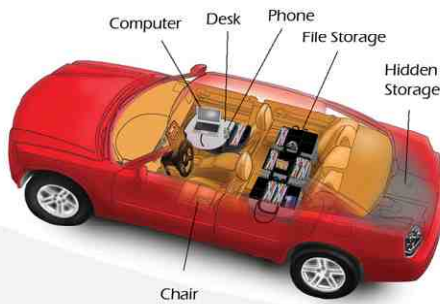

**Weight:** AEFile-01 - 16 lbs & AEFile-02 - 13.25 lbs.

**Safety Features:** Secures files & paperwork. Keeps laptop from sliding while on desk surface. Desk is easily secured in car with seat belt.

**Model Differences:** AEFile-01 - pull out writing surface. AEFile-02 - no pull out writing surface.

**Available Accessories:** 400 Watt Power Inverter & Carry Case.

AEFile-02

AEFile-01

**The Traditional and Non-Traditional Office**

Traditional office efficiency has been evolving for centuries. In today's customer-focused business the computer, printer, phone, and file storage are as common in vehicles as they are in the office. With Mobile Office, Inc. your vehicle evolves into an organized, efficient mobile working environment.

**Compact Auto Desk - AEXP**

**Ideally Suited For:** People who use a laptop & write while working in the vehicle.

**Primary Features:** Laptop support & file storage.

**Dimensions:** 26.5" L x 14.5" W (22.25" W - with fold out surface down) & 10.25" H.