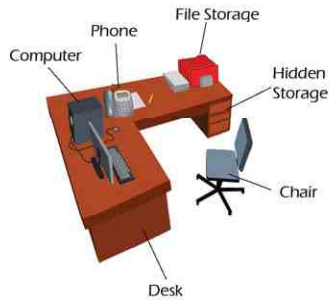

**Primary Features:** AEFile-01 - file storage & writing. AEFile-02 - file storage.

**Dimensions:** AEFile-01 - 25.25" L x 17" W (26" W - with pull out writing surface) & 11" H. AEFile-02 - 25.25" L x 20.5" W x 11" H.

**Weight:** AEFile-01 - 16 lbs & AEFile-02 - 13.25 lbs.

**Safety Features:** Secures files & paperwork. Keeps laptop from sliding while on desk surface. Desk is easily secured in car with seat belt.

**Model Differences:** AEFile-01 - pull out writing surface. AEFile-02 - no pull out writing surface.

**Available Accessories:** 400 Watt Power Inverter & Carry Case.

AEFile-02

AEFile-01

**The Traditional and Non-Traditional Office**

Traditional office efficiency has been evolving for centuries. In today's customer-focused business the computer, printer, phone, and file storage are as common in vehicles as they are in the office. With Mobile Office, Inc. your vehicle evolves into an organized, efficient mobile working environment.

**Compact Auto Desk - AEXP**

**Ideally Suited For:** People who use a laptop & write while working in the vehicle.

**Primary Features:** Laptop support & file storage.

**Dimensions:** 26.5" L x 14.5" W (22.25" W - with fold out surface down) & 10.25" H.